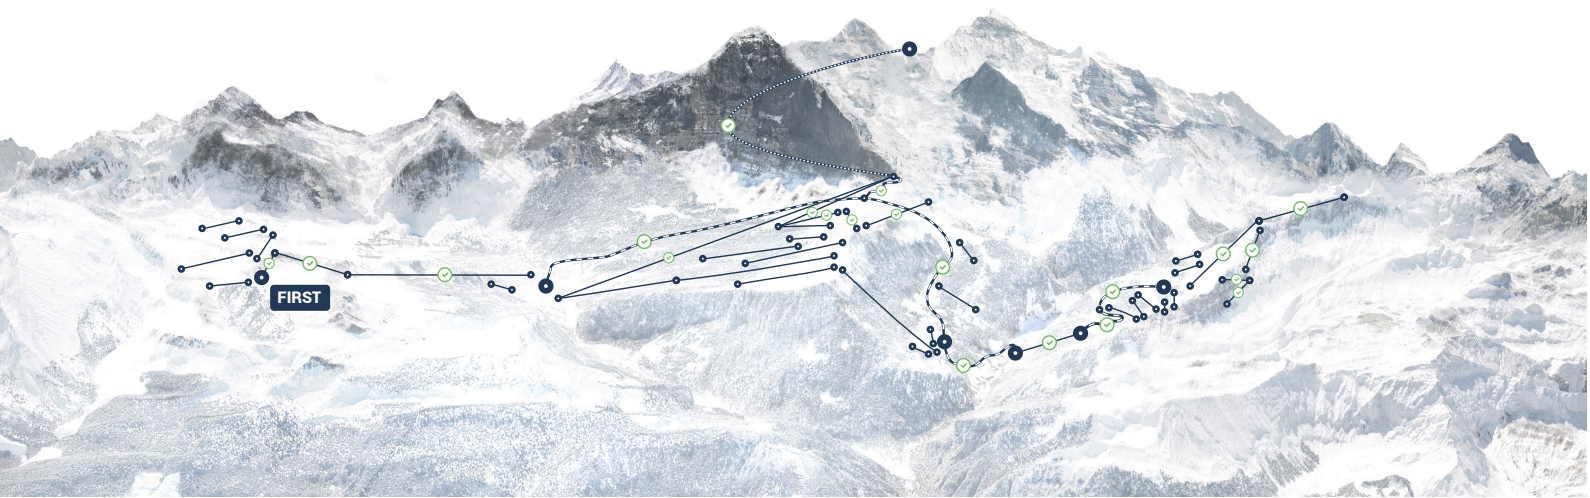

SLOPE DATA

Last update: 09/04/2025, 02:00

FIRST 2168 m.a.s.l. ☁ 1°	KLEINE-SCHIEDEGG 2061 m.a.s.l. ☁ 1°	MÄNNLICHEN 2230 m.a.s.l. ☁ 3°	SCHILTHORN 2970 m.a.s.l. ☁* -2°	GRINDELWALD 1034 m.a.s.l. ☁ 11°	WENGEN 1274 m.a.s.l. ☁ 9°	MÜRREN 1638 m.a.s.l. ☁ 7°

Powered by Kachelmann Wetter

GRINDELWALD-WENGEN
1034 - 2320 m.a.s.l.

---

36 /101 km **8** /21

Fun	2 / 8
Tobogganing	7 / 18
Valley runs	0 / 4
Avalanche warning level	 2(2)
Fresh-fallen snow (last 24h)	0 CM
Snow height (m)	60 CM
Snow quality	SPRING-SNOW

GRINDELWALD-FIRST
1034 - 2168 m.a.s.l.

For more information www.jungfrau.ch

---

0 /55 km **1** /7

Fun	2 / 15
Tobogganing	0 / 11
Valley runs	0 / 5
Avalanche warning level	 2(2)
Fresh-fallen snow (last 24h)	5 CM
Snow height (m)	120 CM
Snow quality	SPRING-SNOW

MÜRREN-SCHILTHORN
1645 - 2960 m.a.s.l.

Aktuelle Infos unter www.jungfrau.ch

---

14 /55 km **6** /13

Fun	0 / 4
Tobogganing	0 / 3
Valley runs	0 / 1
Avalanche warning level	 2(2)
Fresh-fallen snow (last 24h)	0 CM
Snow height (m)	192 CM
Snow quality	HARD